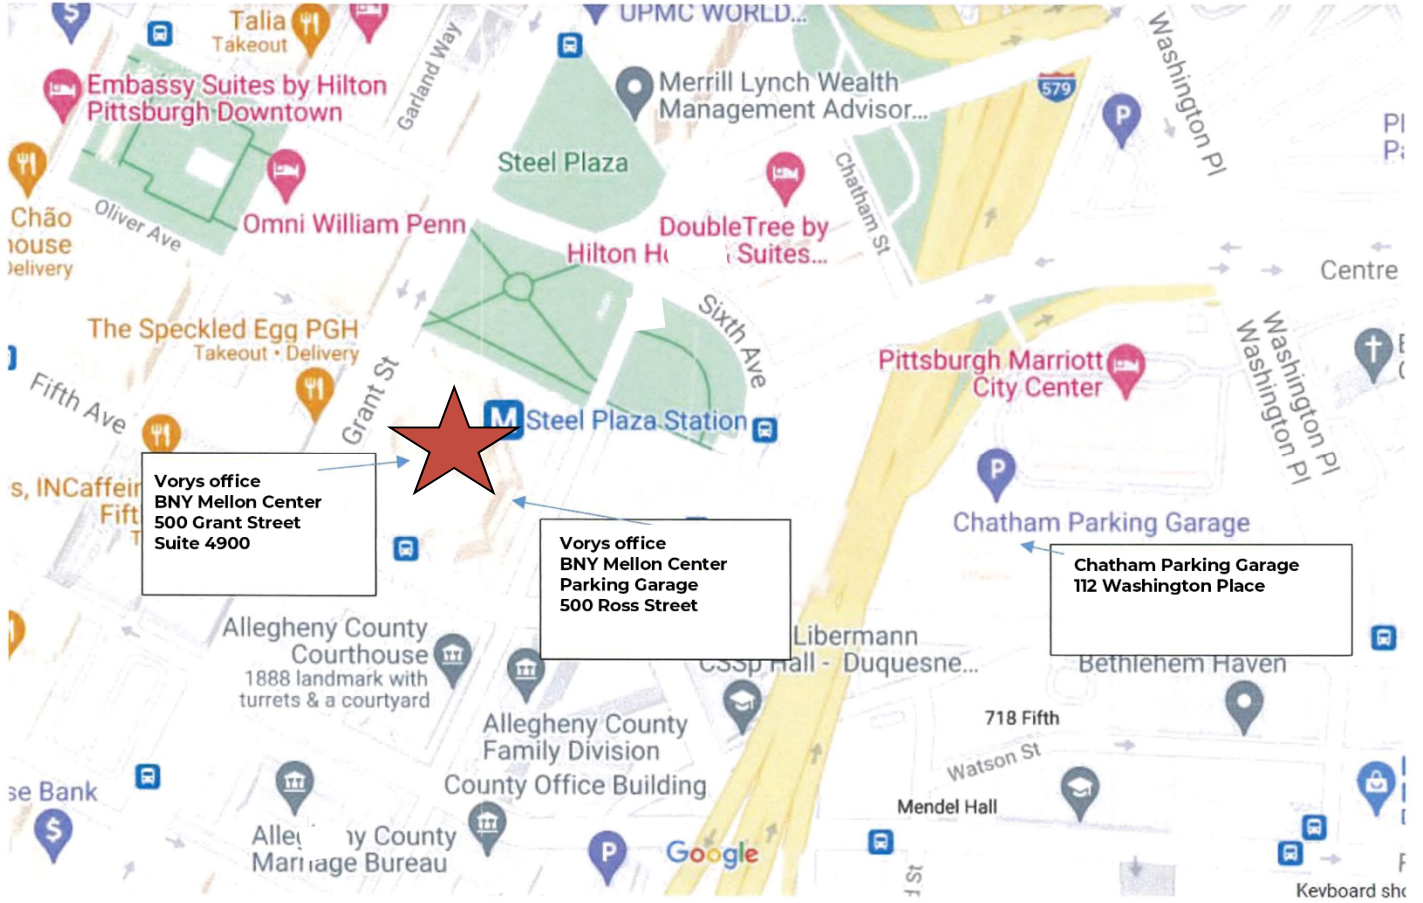

PITTSBURGH OFFICE PARKING GARAGES

BNY MELLON CENTER PARKING GARAGE

500 Ross Street

CHATHAM PARKING GARAGE

112 Washington Place